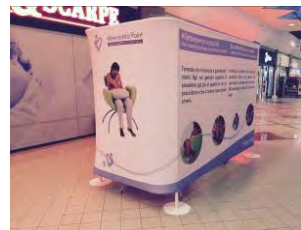

Stand D150 Chiocciola

Customized graphics to highlight your efforts, the value of the service and the contribution of possible sponsors.

MimmaMà® Point