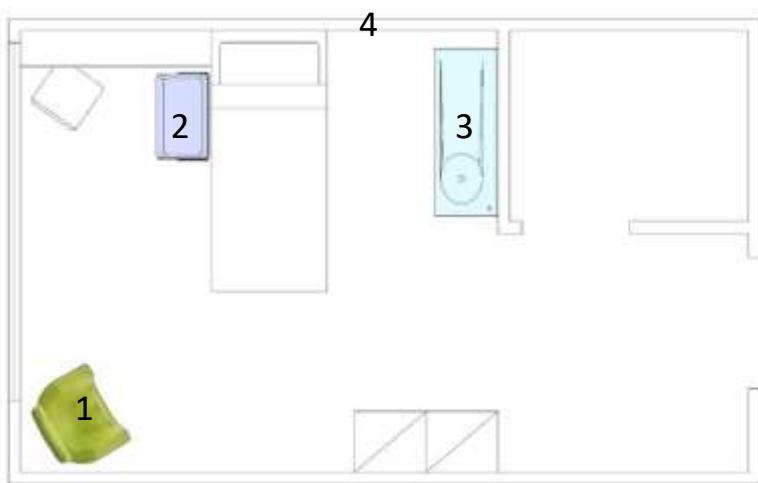

LEGEND:

- 1 - MimmaMà armchair;
- 2 - MaBim neonatal cradle;
- 3 - PuSiCo washbasin-changing table;
- 4 - Sign On wall graphics.